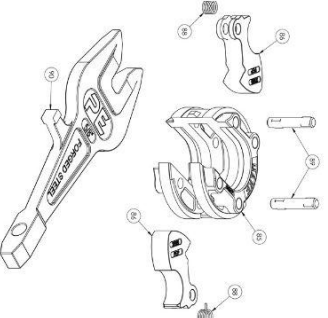

HYDRAULIC ROD TONG

- MODELS M20, M40, M50, & M75
- 5/8" TO 1-1/8" ROD

REF. NO.	PART NO.	QTY.	DESCRIPTION	REF. UNIT	REF. NO.	PART NO.	QTY.	DESCRIPTION	REF. UNIT
1	27862-1	1	WASHER HEAD	101	1	27862-1	1	WASHER HEAD	101
2	27862-2	1	WASHER HEAD	101	3	27862-3	1	WASHER HEAD	101
3	27862-4	1	WASHER HEAD	101	4	27862-5	1	WASHER HEAD	101
4	27862-6	1	WASHER HEAD	101	5	27862-7	1	WASHER HEAD	101
6	27862-8	1	WASHER HEAD	101	7	27862-9	1	WASHER HEAD	101
8	27862-10	1	WASHER HEAD	101	9	27862-11	1	WASHER HEAD	101
10	27862-12	1	WASHER HEAD	101	11	27862-13	1	WASHER HEAD	101
12	27862-14	1	WASHER HEAD	101	13	27862-15	1	WASHER HEAD	101
14	27862-16	1	WASHER HEAD	101	15	27862-17	1	WASHER HEAD	101
16	27862-18	1	WASHER HEAD	101	17	27862-19	1	WASHER HEAD	101
18	27862-20	1	WASHER HEAD	101	19	27862-21	1	WASHER HEAD	101
20	27862-22	1	WASHER HEAD	101	21	27862-23	1	WASHER HEAD	101
22	27862-24	1	WASHER HEAD	101	23	27862-25	1	WASHER HEAD	101
24	27862-26	1	WASHER HEAD	101	25	27862-27	1	WASHER HEAD	101
26	27862-28	1	WASHER HEAD	101	27	27862-29	1	WASHER HEAD	101
28	27862-30	1	WASHER HEAD	101	29	27862-31	1	WASHER HEAD	101
30	27862-32	1	WASHER HEAD	101	31	27862-33	1	WASHER HEAD	101
32	27862-34	1	WASHER HEAD	101	33	27862-35	1	WASHER HEAD	101
34	27862-36	1	WASHER HEAD	101	35	27862-37	1	WASHER HEAD	101
36	27862-38	1	WASHER HEAD	101	37	27862-39	1	WASHER HEAD	101
38	27862-40	1	WASHER HEAD	101	39	27862-41	1	WASHER HEAD	101
40	27862-42	1	WASHER HEAD	101	41	27862-43	1	WASHER HEAD	101
42	27862-44	1	WASHER HEAD	101	43	27862-45	1	WASHER HEAD	101
44	27862-46	1	WASHER HEAD	101	45	27862-47	1	WASHER HEAD	101
46	27862-48	1	WASHER HEAD	101	47	27862-49	1	WASHER HEAD	101
48	27862-50	1	WASHER HEAD	101	49	27862-51	1	WASHER HEAD	101
50	27862-52	1	WASHER HEAD	101	51	27862-53	1	WASHER HEAD	101
52	27862-54	1	WASHER HEAD	101	53	27862-55	1	WASHER HEAD	101
54	27862-56	1	WASHER HEAD	101