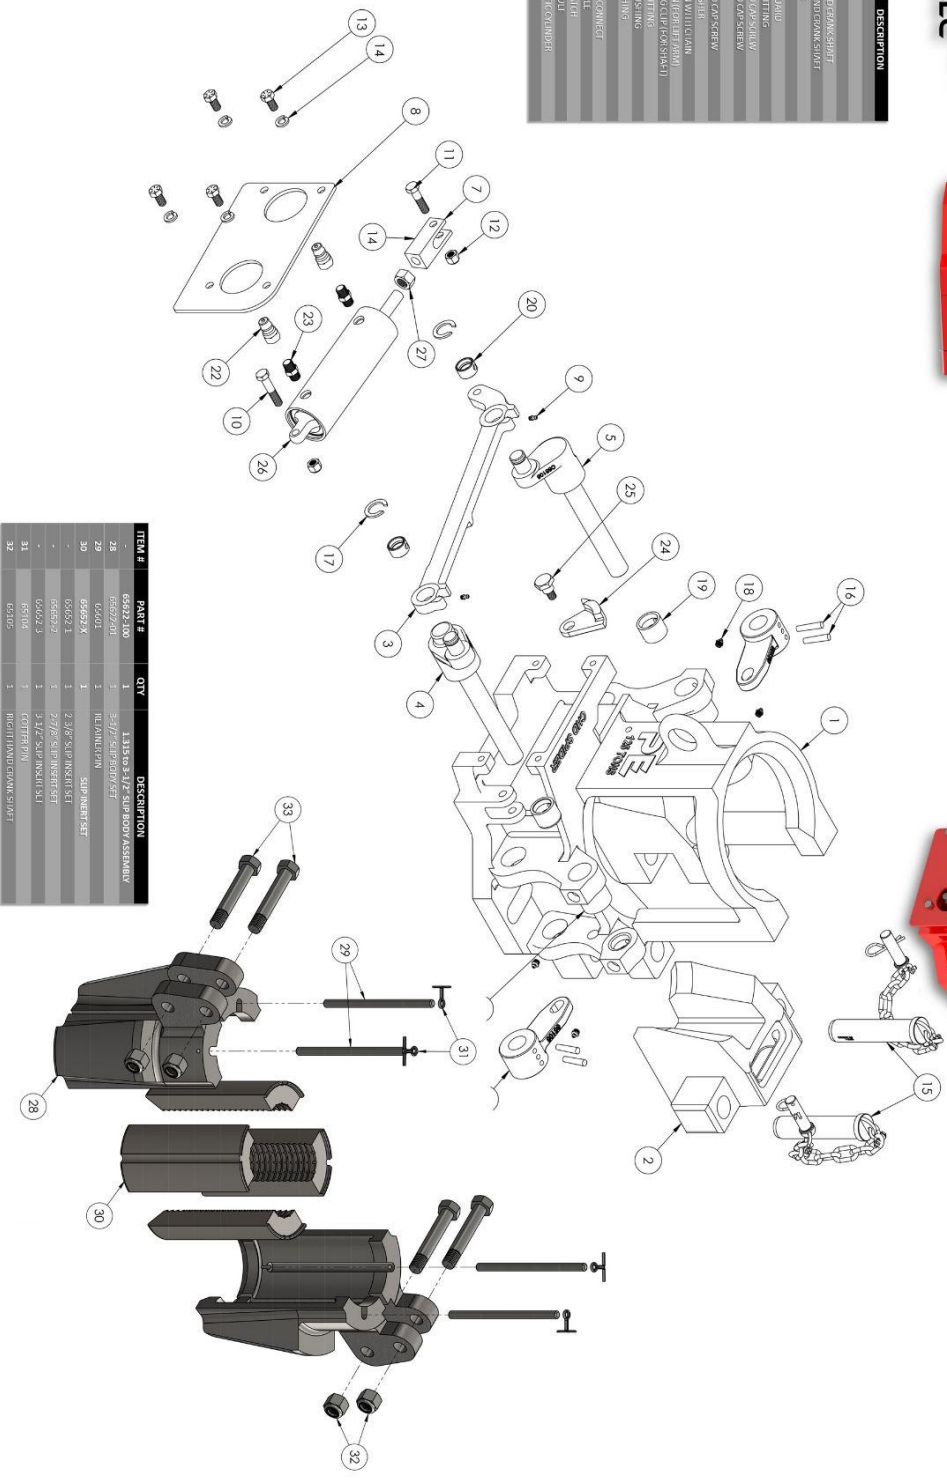

- 125 TON CAPACITY
- 1.05" TO 5.50" PIPE
- AIR OR HYDRAULIC OPERATION
- MOST ROBUST CHD SPIDER IN THE INDUSTRY

ITEM #	PART #	QTY	DESCRIPTION
2	65512	1	WEDGE
3	65403	1	LINK
4	65105	1	LEFT HAND DRAWK SHIFT
5	65106	1	RIGHT HAND DRAWK SHIFT
6	65107	1	WEDGE
7	65108	1	WEDGE
8	65109	1	WEDGE
9	992072-4	2	GRABER FITTING
10	992100-49	1	HEX HEAD CAP SCREW
11	992100-50	1	HEX HEAD CAP SCREW
12	992100-51	2	HEX HEAD CAP SCREW
13	992100-52	4	HEX HEAD CAP SCREW
14	992100-53	4	LOCK WASHER
15	62114	2	DOUGL PIN WITH CLAMP
16	62115	2	DOUGL PIN WITH CLAMP
17	62116	2	HEX NUT (FOR SCREW)
18	992073-0	4	GRABER FITTING
19	62124	4	CLAMP BUSHING
20	65115	2	LINK SPRING
21	992085-1616	2	WAFER DISCONNECT
22	46623	2	SPACER PLATE
23	62116	1	SPACER TUB
24	62116	1	SPACER TUB
25	992107-15	1	LOAM NUT
26			
27